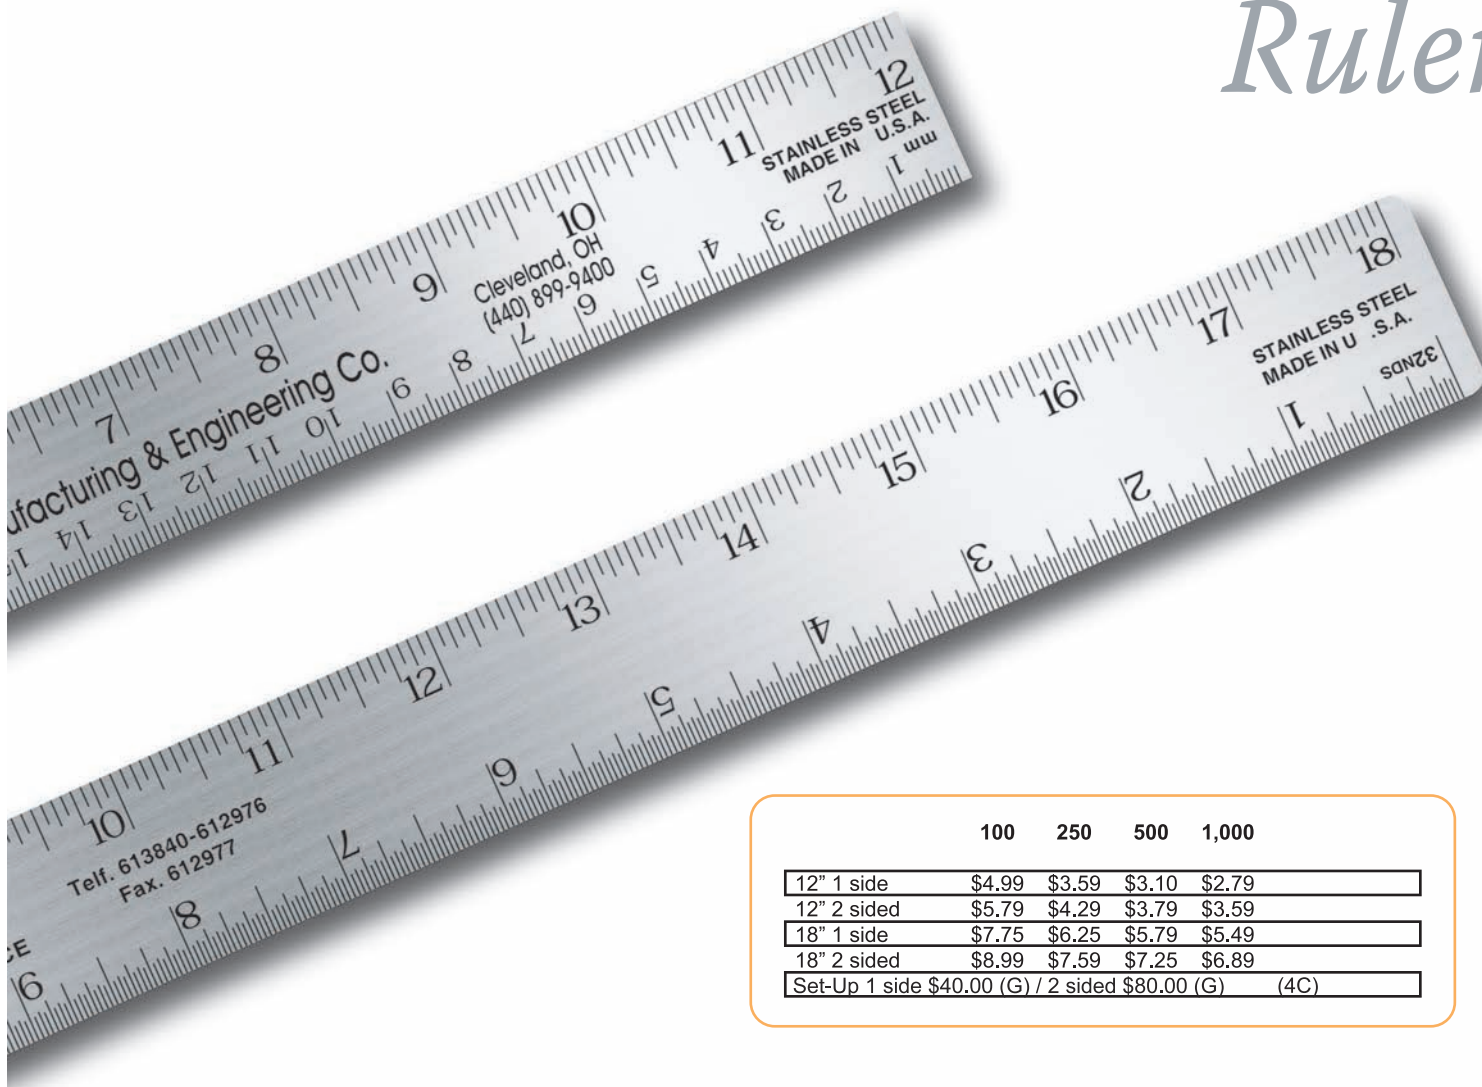

# 12" & 18" Etched

# Rulers

	100	250	500	1,000
12" 1 side	\$4.99	\$3.59	\$3.10	\$2.79
12" 2 sided	\$5.79	\$4.29	\$3.79	\$3.59
18" 1 side	\$7.75	\$6.25	\$5.79	\$5.49
18" 2 sided	\$8.99	\$7.59	\$7.25	\$6.89
Set-Up 1 side	\$40.00 (G) / 2 sided \$80.00 (G)			(4C)

SCALE CODES	TOP SCALE	BOTTOM SCALE
G	16ths	mm
B	16ths & 32nds	mm
P	16ths	32nds
C	16ths & 32nds	6-12pt. picas
E	1/6ths & 12ths	10ths
F	5/32nds	16ths & 32nds
K	5/32nds	6-12pt. picas
O	1/2 & 16ths	1/16ths
L	column widths & 32nds	column depth & 32nds
Q	pts from 0-length of scale	1/2 pica scale
A	10ths	50ths
D	10ths & 50ths	mm